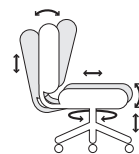

KN04653	KN04753	KN06653	KN06753	
35 x 26 x 26	35 x 26 x 26	40 x 26 x 26	40 x 26 x 26	Overall
28 lbs	28 lbs	29 lbs	29 lbs	Chair Weight
19.5	21	19.5	21	Seat Width
17 – 22	17 – 22	17 – 22	17 – 22	Seat Height
17 – 19	17.5 – 19.5	17 – 19	17.5 – 19.5	Seat Depth
0° – R5.5°	0° – R5.5°	0° – R5.5°	0° – R5.5°	Seat Angle
20	20	19.5	19.5	Back Width
17 – 19	17 – 19	22 – 24	22 – 24	Back Height
102° – 123°	102° – 123°	102° – 123°	102° – 123°	Back Angle
3.5 – 8.5	3.5 – 8.5	3.5 – 8.5	3.5 – 8.5	Lumbar Range
26	26	26	26	Base

All measurements shown are in inches. For more options see our current online price book.

Arm Options

0 Arm Fixed
3 Arm 3D
4 Arm 4D
6 Arm 3D Chrome
7 Arm Chrome Loop
8 Arm 4D Chrome

Base Options

Standard
 26" High Crown
 Black
B15
 26" High Crown
 Polished Aluminium

Chair Mech Options

Forward Pivot Synchro (2)

- Swivel 360°
- Pneumatic seat height
- Seat tilt tension
- Back angle
- Seat angle
- Back to seat tilt, 2:1
- Anti-kick tilt-lock
- Optional Seat slider

Weight Sensitive (3)

- Swivel 360°
- Pneumatic seat height
- Seat tilt tension
- Back angle
- Seat angle
- Back to seat tilt, 2:1
- Anti-kick tilt-lock
- Seat slider

How to Specify

Series Code	Back	Seat	Arm	Mech
	4 Mesh Mid	6 Medium 7 Large		
KNO	6	6	5	2