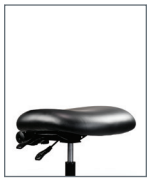

NeutralPosture

Stratus™ Upholstered

Stratus™ Upholstered

NBF064	NBF074	NBF075	NBF066	
17 x 22 x 22	16 x 22 x 22	16 x 22 x 22	19 x 22 x 22	Chair
16.5 lbs	14 lbs	14 lbs	23.5	Chair Weight
19.5	16	16	19.5	Seat Width
14.5 – 19.5	16 – 21	16 – 22	15.75 - 20.75	Seat Height
18.5	16	16	18.5	Seat Depth
F 4.4°	NA	NA	F 4.7° - R 21.3°	Seat Angle
22	22	22	22	Base Diameter

All measurements shown are in inches.
For more options see our current online price book.

Seat Options

6 Seat
Medium Seat

7 Seat
Round

Base Options

B0
26" Black

B3
26" Spider Ring
w/Glides

B6
26" Polished
Aluminum

B9
28" Chrome

B12
28" Black

B20
25" Spider Ring
w/Glides

B22
Standard
22" Black

Chair Mech Options

Basic (4)

- Swivel 360°
- Pneumatic seat height

Ring (5)