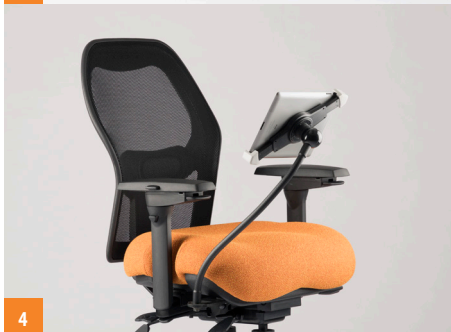

NEUTRALPOSTURE NP

1000 Series

1000 Series

Multi-tasking at its finest. The 1000 Series mesh back keeps you cool as your work day heats up. Breathable mesh creates a supportive and flexible work environment. As a

fusion of design and comfort, the 1000 Series adapts to your needs for smooth and effortless transitions. Stay flexible, breathe easy, and move with your work.

FEATURES

- 5-day Quick Ship Options
- Up to 14 Active Adjustments
- Standard 5-way 360° Armrests
- Generous Foam for Optimal Comfort
- Passive Weight Dispersion Design

3

4

5

1. NeXtep® footrest
2. Optional headrest
3. Mesh back
4. Connexion® Arm
5. Up to 14 active adjustments