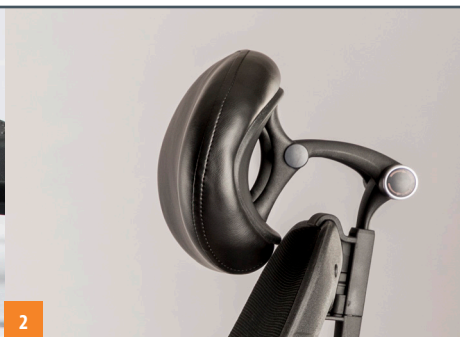

1000 Series

Multi-tasking at its finest. The 1000 Series mesh back keeps you cool as your work day heats up. Breathable mesh creates a supportive and flexible work environment. As a

fusion of design and comfort, the 1000 Series adapts to your needs for smooth and effortless transitions. Stay flexible, breathe easy, and move with your work.

FEATURES

- 5-day Quick Ship Options
- Up to 14 Active Adjustments
- Standard 5-way 360° Armrests
- Generous Foam for Optimal Comfort
- Passive Weight Dispersion Design

1

2

3

4

5

1. NeXtep® footrest
2. Optional headrest
3. Mesh back
4. Connexion® Arm
5. Up to 14 active adjustments