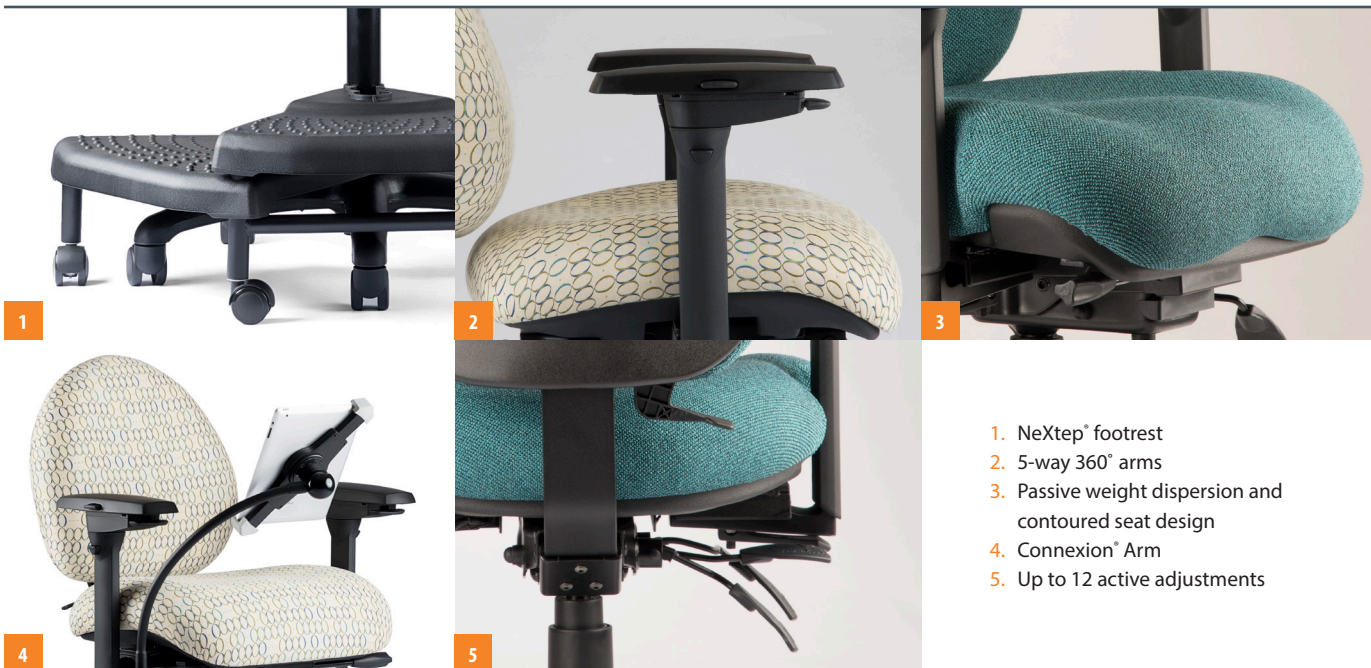

NEUTRALPOSTURE NP

5000 Series

5000 Series

Feel comfortable every minute you sit. Superior ergonomic features combined with exceptional support and effortless adjustments keep you comfortable all day. The 5000 Series promotes healthy posture, provides unrivaled ergonomic

support and works with your body to keep you relaxed while working. Give yourself the power to stop settling for chairs that don't work as hard as you do.

FEATURES

- Up to 15 Active Adjustments
- Independent Lumbar Support
- High Back with Moderate and Deep Contoured Seat
- Generous Foam for Maximum Comfort
- Standard 5-way 360° Armrests
- Multi-function Mechanism
- Standard with Seat Slider

NPS5600-RW10

NPS5500-B6

NPS5600-R10-L5

NPS5500-R18-L5

NPS5600

NPS5500-Z1-A1-B6

1. NeXtep® footrest
2. 5-way 360° arms
3. Passive weight dispersion and contoured seat design
4. Connexion® Arm
5. Up to 12 active adjustments