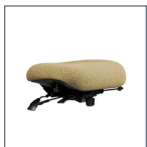

## Arm Options

**0 Arm**  
5-way 360°

**3 Arm**  
360° Swivel w/  
Oversized Urethane

**4 Arm**  
Swing

**6 Arm**  
360° w/Oversized  
Black Vinyl

**7 Arm**  
360° w/Oversized  
Fabric/Leather

**P Arm**  
360° Swivel

## Seat Options

**5 Seat**  
Medium Seat,  
Minimal Contour

**6 Seat**  
Medium Seat,  
Moderate Contour

**7 Seat**  
Medium Seat,  
Deep Contour

**8 Seat**  
Large Seat,  
Minimal Contour

**9 Seat**  
Large Seat,  
Deep Contour

## Base Options

**B0**  
Standard  
26" Black

**B6**  
26" Polished  
Aluminum

**B8**  
27" Brushed  
Aluminum

**B12**  
28" Black

**H4**  
Dual Pivot