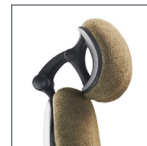

## Base Options

**B0**  
Standard  
26" Black

**B6**  
26" Polished  
Aluminum

**B8**  
27" Brushed  
Aluminum

**B12**  
28" Black

**H4**  
Dual Pivot