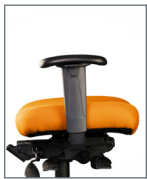

NeutralPosture

Adapta™

ADS4651	ADS4751	ADS5651	ADS5751	
38.5 x 26 x 26	38.5 x 26 x 26	42 x 26 x 26	42 x 26 x 26	Overall
31.5 lbs	31.5 lbs	32 lbs	32 lbs	Chair Weight
19.5	22	19.5	22	Seat Width
21.5 – 29.5	21.5 – 29.5	21.5 – 29.5	21.5 – 29.5	Seat Height
14.5 – 16	14.5 – 16	14.5 – 16	14.5 – 16	Seat Depth
R4°	R4°	R4°	R4°	Seat Angle
19	19	19.5	19.5	Back Width
17	17	20.5	20.5	Back Height
98°	98°	100°	100°	Back Angle
2.75	2.75	2.75	2.75	Lumbar Range
26	26	26	26	Base

ADS4658	ADS4758	ADS5658	ADS5758	ADS4659	ADS4759	ADS5659	ADS5759	
40 x 26 x 26	40 x 26 x 26	43 x 26 x 26	43 x 26 x 26	40 x 26 x 26	40 x 26 x 26	43 x 26 x 26	43 x 26 x 26	Overall
40 lbs	40 lbs	40.5 lbs	40.5 lbs	40 lbs	40 lbs	40.5 lbs	40.5 lbs	Chair Weight
19.5	22	19.5	22	19.5	22	19.5	22	Seat Width
22.5 – 30.5	22.5 – 30.5	22.5 – 30.5	22.5 – 30.5	22.5 – 30.5	22.5 – 30.5	22.5 – 30.5	22.5 – 30.5	Seat Height
15 – 17.5	15 – 17.5	15 – 17.5	15 – 17.5	15 – 17.5	15 – 17.5	15 – 17.5	15 – 17.5	Seat Depth
R3°	R3°	R3°	R3°	R4°	R4°	R4°	R4°	Seat Angle
19	19	19.5	19.5	19	19	19.5	19.5	Back Width
16.5 – 19	16.5 – 19	21 – 23.5	21 – 23.5	16.5 – 19	16.5 – 19	21 – 23.5	21 – 23.5	Back Height
97° – 105°	97° – 105°	97° – 105°	97° – 105°	97° – 105°	97° – 105°	97° – 105°	97° – 105°	Back Angle
2.75	2.75	2.75	2.75	2.75	2.75	2.75	2.75	Lumbar Range
26	26	26	26	26	26	26	26	Base

All measurements shown are in inches. For more options see our current online price book.

Arm Options

0 Arm
4" Adjustable

1 Arm
4" Adjustable w/Pivot

2 Arm
Lateral Sliding

3 Arm
3" Adjustable

4 Arm
Swing

6 Arm
C Loop

B20
25" Spider Ring

Chair Mech Options

Basic (1)

- Swivel 360°
- Pneumatic seat height
- Back depth

Standard (8)

- Swivel 360°
- Pneumatic seat height
- Back height
- Independent back angle

Deluxe-tilt (9)

- Swivel 360°
- Pneumatic seat height
- Back height
- Seat angle
- Independent back angle