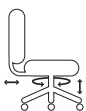

All measurements shown are in inches. For more options see our current online price book.

Arm Options

0 Arm
4" Adjustable

1 Arm
4" Adjustable w/Pivot

2 Arm
Lateral Sliding

3 Arm
3" Adjustable

4 Arm
Swing

6 Arm
C Loop

7 Arm
Chrome Loop

9 Arm
5-way Adjustable

Base Options

B0
Standard
26" Black

B3
26" Spider Ring

B6
26" Polished
Aluminum

B9
28" Chrome

B12
28" Black

B20
25" Spider Ring

Chair Mech Options

Basic (1)

- Swivel 360°
- Pneumatic seat height
- Back depth

Standard (8)

- Swivel 360°
- Pneumatic seat height
- Back height
- Independent back angle

Deluxe-tilt (9)

- Swivel 360°
- Pneumatic seat height
- Back height
- Seat angle
- Independent back angle