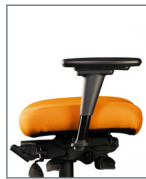

ADS4658	ADS4758	ADS5658	ADS5758	ADS4659	ADS4759	ADS5659	ADS5759	
40 x 26 x 26	40 x 26 x 26	43 x 26 x 26	43 x 26 x 26	40 x 26 x 26	40 x 26 x 26	43 x 26 x 26	43 x 26 x 26	Overall
40 lbs	40 lbs	40.5 lbs	40.5 lbs	40 lbs	40 lbs	40.5 lbs	40.5 lbs	Chair Weight
19.5	22	19.5	22	19.5	22	19.5	22	Seat Width
22.5 – 30.5	22.5 – 30.5	22.5 – 30.5	22.5 – 30.5	22.5 – 30.5	22.5 – 30.5	22.5 – 30.5	22.5 – 30.5	Seat Height
15 – 17.5	15 – 17.5	15 – 17.5	15 – 17.5	15 – 17.5	15 – 17.5	15 – 17.5	15 – 17.5	Seat Depth
R3°	R3°	R3°	R3°	R4°	R4°	R4°	R4°	Seat Angle
19	19	19.5	19.5	19	19	19.5	19.5	Back Width
16.5 – 19	16.5 – 19	21 – 23.5	21 – 23.5	16.5 – 19	16.5 – 19	21 – 23.5	21 – 23.5	Back Height
97° – 105°	97° – 105°	97° – 105°	97° – 105°	97° – 105°	97° – 105°	97° – 105°	97° – 105°	Back Angle
2.75	2.75	2.75	2.75	2.75	2.75	2.75	2.75	Lumbar Range
26	26	26	26	26	26	26	26	Base

All measurements shown are in inches. For more options see our current online price book.

Arm Options

0 Arm
4" Adjustable

1 Arm
4" Adjustable w/Pivot

2 Arm
Lateral Sliding

3 Arm
3" Adjustable

4 Arm
Swing

6 Arm
C Loop

7 Arm
Chrome Loop

9 Arm
5-way Adjustable

Base Options

B0
Standard
26" Black

B3
26" Spider Ring

B6
26" Polished
Aluminum

B9
28" Chrome

B12
28" Black

B20
25" Spider Ring

Chair Mech Options

Basic (1)

- Swivel 360°
- Pneumatic seat height
- Back depth

Standard (8)

- Swivel 360°
- Pneumatic seat height
- Back height
- Independent back angle

Deluxe-tilt (9)

- Swivel 360°
- Pneumatic seat height
- Back height
- Seat angle
- Independent back angle