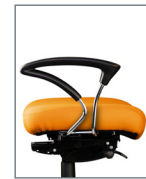

All measurements shown are in inches. For more options see our current online price book.

Arm Options

0 Arm
4" Adjustable

1 Arm
4" Adjustable w/Pivot

2 Arm
Lateral Sliding

3 Arm
3" Adjustable

4 Arm
Swing

6 Arm
C Loop

7 Arm
Chrome Loop

9 Arm
5-way Adjustable

Base Options

B0
Standard
26" Black

B3
26" Spider Ring

B6
26" Polished
Aluminum

B9
28" Chrome

B12
28" Black

B20
25" Spider Ring

Chair Mech Options

Basic (1)

- Swivel 360°
- Pneumatic seat height
- Back depth

Standard (8)

- Swivel 360°
- Pneumatic seat height
- Back height
- Independent back angle

Deluxe-tilt (9)

- Swivel 360°
- Pneumatic seat height
- Back height
- Seat angle
- Independent back angle