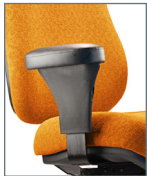

Big & Tall

Big & Tall

Continuous-shift
Supports users
up to 500 lbs
and/or 7 ft tall

BTC10100	BTC16800	BTC16900	
42 x 35 x 28	41 x 31 x 28	41 x 31 x 28	Overall
85 lbs	76 lbs	76 lbs	Chair Weight
27	23	25	Seat Width
20 – 25	19 – 24	19 – 24	Seat Height
20 – 22	19 – 21	20 – 22	Seat Depth
F1° – R7.5°	F4° – R12°	F1° – R9°	Seat Angle
24	22.5	22.5	Back Width
22 – 26	22 – 26	24 – 28	Back Height
96° – 118°	95° – 112°	97° – 115°	Back Angle
4	4	4	Lumbar Range
7 – 10	7 – 10	7 – 10	Arm Height
24	21	24	Arm Width
28	28	28	Base

All measurements shown are in inches.
For more options see our current online price book.

Arm Options

0 Arm
Oversized Padded

1 Arm
Urethane Arm Pads

1 Seat
Extra Large,
Minimal Contour

8 Seat
Large,
Minimal Contour

9 Seat
Large,
Deep Contour

H4
Dual Pivot

Seat Options

Base Options

B9
28" Chrome

B14
28" Intensive
Use Black

Chair Mech

Multi-function (0)

- Center pivot
- Swivel 360°
- Pneumatic seat height
- Back height
- Seat angle
- Seat tension
- Independent back angle
- Forward tilt-stop
- Seat slider

How to Specify

Series Code	Back	Seat	Arms	Mech
	16 High 10 Extra Large			
BTC	10	1	0	0