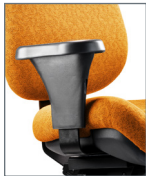

Big & Tall

Big & Tall

Continuous-shift
Supports users
up to 500 lbs
and/or 7 ft tall

BTC10100	BTC16800	BTC16900	
42 x 35 x 28	41 x 31 x 28	41 x 31 x 28	Overall
85 lbs	76 lbs	76 lbs	Chair Weight
27	23	25	Seat Width
20 – 25	19 – 24	19 – 24	Seat Height
20 – 22	19 – 21	20 – 22	Seat Depth
F1° – R7.5°	F4° – R12°	F1° – R9°	Seat Angle
24	22.5	22.5	Back Width
22 – 26	22 – 26	24 – 28	Back Height
96° – 118°	95° – 112°	97° – 115°	Back Angle
4	4	4	Lumbar Range
7 – 10	7 – 10	7 – 10	Arm Height
24	21	24	Arm Width
28	28	28	Base

All measurements shown are in inches.
For more options see our current online price book.

Arm Options

0 Arm
Oversized Padded

1 Arm
Urethane Arm Pads

1 Seat
Extra Large,
Minimal Contour

8 Seat
Large,
Minimal Contour

9 Seat
Large,
Deep Contour

H4
Dual Pivot

Seat Options

Base Options

B9
28" Chrome

B14
28" Intensive
Use Black

Chair Mech

Multi-function (0)