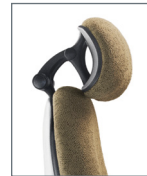

Big & Tall

Big & Tall

Continuous-shift
Supports users
up to 500 lbs
and/or 7 ft tall

BTC10100	BTC16800	BTC16900	
42 x 35 x 28	41 x 31 x 28	41 x 31 x 28	Overall
85 lbs	76 lbs	76 lbs	Chair Weight
27	23	25	Seat Width
20 – 25	19 – 24	19 – 24	Seat Height
20 – 22	19 – 21	20 – 22	Seat Depth
F1° – R7.5°	F4° – R12°	F1° – R9°	Seat Angle
24	22.5	22.5	Back Width
22 – 26	22 – 26	24 – 28	Back Height
96° – 118°	95° – 112°	97° – 115°	Back Angle
4	4	4	Lumbar Range
7 – 10	7 – 10	7 – 10	Arm Height
24	21	24	Arm Width
28	28	28	Base

All measurements shown are in inches.
For more options see our current online price book.

Arm Options

0 Arm
Oversized Padded

1 Arm
Urethane Arm Pads

1 Seat
Extra Large,
Minimal Contour

8 Seat
Large,
Minimal Contour

9 Seat
Large,
Deep Contour

H4
Dual Pivot

Seat Options

Base Options

B9
28" Chrome

B14
28" Intensive
Use Black

Chair Mech

Multi-function (0)

- Center pivot
- Swivel 360°
- Pneumatic seat height
- Back height
- Seat angle
- Seat tension
- Independent back angle
- Forward tilt-stop
- Seat slider

How to Specify

Series Code	Back	Seat	Arms	Mech
	16 High 10 Extra Large			
BTC	10	1	0	0