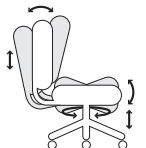

## Base Options

**B9**  
28" Chrome

**B14**  
28" Intensive  
Use Black

## Chair Mech

### Multi-function (0)

- Center pivot
- Swivel 360°
- Pneumatic seat height
- Back height
- Seat angle
- Seat tension
- Independent back angle
- Forward tilt-stop
- Seat slider