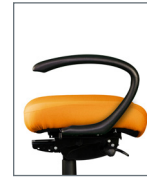

All measurements shown are in inches. For more options see our current online price book.

Arm Options

0 Arm
4" Adjustable

1 Arm
4" Adjustable w/Pivot

2 Arm
Lateral Sliding

3 Arm
3" Adjustable

4 Arm
Swing

6 Arm
C Loop

7 Arm
ChromeLoop

9 Arm
5-way Adjustable

Base Options

B0
Standard
26" Black

B6
26" Polished
Aluminum

R1
18" Black Plastic

R2
20" Chrome

R8 or R10
8" w/Casters (**R8**)
10" w/Casters (**R10**)