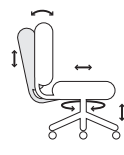

R18
8"/10" w/Casters

RW8 or RW10
Wide 8" w/Casters (**RW8**)
Wide 10" w/Casters (**RW10**)

Footring Options

NeXtep® Options

Chair Mech Option

- Basic (1)**
- Swivel 360°
 - Pneumatic seat height
 - Back depth

- Standard (8)**
- Swivel 360°
 - Pneumatic seat height
 - Back depth
 - Independent back angle

- Deluxe-tilt (9)**
- Swivel 360°
 - Pneumatic seat height
 - Back depth
 - Seat angle
 - Independent back angle