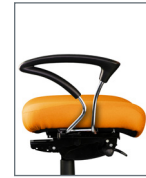

All measurements shown are in inches. For more options see our current online price book.

Arm Options

0 Arm
4" Adjustable

1 Arm
4" Adjustable w/Pivot

2 Arm
Lateral Sliding

3 Arm
3" Adjustable

4 Arm
Swing

6 Arm
C Loop

7 Arm
ChromeLoop

9 Arm
5-way Adjustable

Base Options

B0
Standard
26" Black

B6
26" Polished
Aluminum

R1
18" Black Plastic

R2
20" Chrome

R8 or R10
8" w/Casters (**R8**)
10" w/Casters (**R10**)