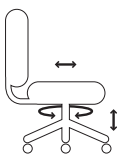

All measurements shown are in inches. For more options see our current online price book.

Arm Options

0 Arm
4" Adjustable

1 Arm
4" Adjustable w/Pivot

2 Arm
Lateral Sliding

3 Arm
3" Adjustable

4 Arm
Swing

6 Arm
C Loop

7 Arm
ChromeLoop

9 Arm
5-way Adjustable

Base Options

B0
Standard
26" Black

B6
26" Polished
Aluminum

R1
18" Black Plastic

R2
20" Chrome

R8 or R10
8" w/Casters (**R8**)
10" w/Casters (**R10**)

R18
8"/10" w/Casters

RW8 or RW10
Wide 8" w/Casters (**RW8**)
Wide 10" w/Casters (**RW10**)

Footring Options

NeXtep® Options

Chair Mech Option

- Basic (1)**
- Swivel 360°
 - Pneumatic seat height
 - Back depth

- Standard (8)**
- Swivel 360°
 - Pneumatic seat height
 - Back depth
 - Independent back angle

- Deluxe-tilt (9)**
- Swivel 360°
 - Pneumatic seat height
 - Back depth
 - Seat angle
 - Independent back angle