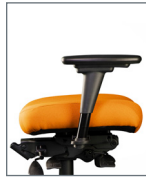

COZ3658	COZ3758	COZ5658	COZ5758	COZ3659	COZ3759	COZ5659	COZ5759	
40.5 x 26 x 26	40.5 x 26 x 26	43.5 x 26 x 26	43.5 x 26 x 26	40.5 x 26 x 26	40.5 x 26 x 26	43.5 x 26 x 26	43.5 x 26 x 26	Overall
41.5 lbs	41.5 lbs	46 lbs	46 lbs	41.5 lbs	41.5 lbs	46 lbs	46 lbs	Stool Weight
19.5	22	19.5	22	19.5	22	19.5	22	Seat Width
22 – 30	22 – 30	22 – 30	22 – 30	22 – 30	22 – 30	22 – 30	22 – 30	Seat Height
16.5 – 19	16.5 – 19	16.5 – 19	16.5 – 19	16.5 – 19	16.5 – 19	16.5 – 19	16.5 – 19	Seat Depth
R3°	R3°	R3°	R3°	R4°	R4°	R4°	R4°	Seat Angle
19	19	19	19	19	19	19	19	Back Width
17.5 – 20.5	17.5 – 20.5	22 – 25	22 – 25	17.5 – 20.5	17.5 – 20.5	22 – 25	22 – 25	Back Height
95° – 102°	95° – 102°	95° – 102°	95° – 102°	95° – 102°	95° – 102°	97° – 105°	97° – 105°	Back Angle
3	3	3	3	3	3	3	3	Lumbar Range
26	26	26	26	26	26	26	26	Base

All measurements shown are in inches. For more options see our current online price book.

Arm Options

0 Arm
4" Adjustable

1 Arm
4" Adjustable w/Pivot

2 Arm
Lateral Sliding

3 Arm
3" Adjustable

4 Arm
Swing

6 Arm
C Loop

7 Arm
ChromeLoop

9 Arm
5-way Adjustable

Base Options

B0
Standard
26" Black

B6
26" Polished
Aluminum

R1
18" Black Plastic

R2
20" Chrome

R8 or R10
8" w/Casters (**R8**)
10" w/Casters (**R10**)