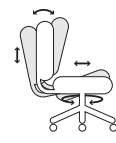

R18
8"/10" w/Casters

RW8 or RW10
Wide 8" w/Casters (RW8)
Wide 10" w/Casters (RW10)

Footring Options

NeXtep® Options

Chair Mech Option

- Basic (1)**
- Swivel 360°
 - Pneumatic seat height
 - Back depth

- Standard (8)**
- Swivel 360°
 - Pneumatic seat height
 - Back depth
 - Independent back angle

- Deluxe-tilt (9)**
- Swivel 360°
 - Pneumatic seat height
 - Back depth
 - Seat angle
 - Independent back angle

How to Specify

Series Code	Back	Seat	Arm	Mech
	5 Mid	6 Medium 7 Large		
COZ	5	6	3	8