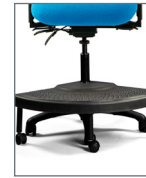

7 Arm
Chrome Loop

9 Arm
5-way Adjustable

Base Options

B0
Standard
26" Black

B6
26" Polished
Aluminum

R1
18" Black Plastic

R2
20" Chrome

R8 or R10
8" w/Casters (R8)
10" w/Casters (R10)

R18
8"/10" w/Casters

RW8 or RW10
Wide 8" w/Casters (RW8)
Wide 10" w/Casters (RW10)

Footring Options

NeXtep® Options

Chair Mech Option

- Basic (1)**
- Swivel 360°
 - Pneumatic seat height
 - Back depth

- Standard (8)**
- Swivel 360°
 - Pneumatic seat height
 - Back depth
 - Independent back angle

- Deluxe-tilt (9)**
- Swivel 360°
 - Pneumatic seat height
 - Back depth
 - Seat angle
 - Independent back angle

How to Specify

Series Code	Back	Seat	Arm	Mech
	5 Mid	6 Medium 7 Large		
COZ	5	6	3	8