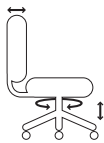

R18
8"/10" w/Casters

RW8 or RW10
Wide 8" w/Casters (RW8)
Wide 10" w/Casters (RW10)

Footring Options

NeXtep® Options

Chair Mech Option

- Basic (1)**
- Swivel 360°
 - Pneumatic seat height
 - Back depth

- Standard (8)**
- Swivel 360°
 - Pneumatic seat height
 - Back depth
 - Independent back angle

- Deluxe-tilt (9)**
- Swivel 360°
 - Pneumatic seat height
 - Back depth
 - Seat angle
 - Independent back angle

How to Specify

Series Code	Back	Seat	Arm	Mech
	5 Mid	6 Medium 7 Large		
COZ	5	6	3	8