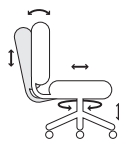

R18
8"/10" w/Casters

RW8 or RW10
Wide 8" w/Casters (RW8)
Wide 10" w/Casters (RW10)

Footring Options

NeXtep® Options

Chair Mech Option

- Basic (1)**
- Swivel 360°
 - Pneumatic seat height
 - Back depth

- Standard (8)**
- Swivel 360°
 - Pneumatic seat height
 - Back depth
 - Independent back angle

- Deluxe-tilt (9)**
- Swivel 360°
 - Pneumatic seat height
 - Back depth
 - Seat angle
 - Independent back angle

How to Specify

Series Code	Back	Seat	Arm	Mech
	5 Mid	6 Medium 7 Large		
COZ	5	6	3	8