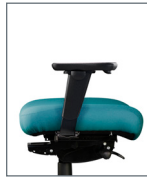

NEUTRALPOSTURE NP

Cozi® Stool

Cozi® Stool

COZ5658	COZ5758	COZ5659	COZ5759	COZ5651	COZ5751	
43.5 x 26 x 26	43.5 x 26 x 26	43.5 x 26 x 26	43.5 x 26 x 26	43 x 26 x 26	43 x 26 x 26	Overall
46 lbs	46 lbs	46 lbs	46 lbs	34 lbs	34 lbs	Stool Weight
19.5	22	19.5	22	19.5	22	Seat Width
22 – 30	22 – 30	22 – 30	22 – 30	20.5 – 28.5	20.5 – 28.5	Seat Height
16.5 – 19	16.5 – 19	16.5 – 19	16.5 – 19	16.5 – 18.5	16.5 – 18.5	Seat Depth
R3°	R3°	R4°	R4°	R4°	R4°	Seat Angle
19	19	19	19	19	19	Back Width
22 – 25	22 – 25	22 – 25	22 – 25	21.5 – 24	21.5 – 24	Back Height
95° – 102°	95° – 102°	97° – 105°	97° – 105°	103°	103°	Back Angle
3	3	3	3	3	3	Lumbar Range
26	26	26	26	26	26	Base

All measurements shown are in inches. For more options see our current online price book.

Arm Options

0 Arm
4" Adjustable

1 Arm
4" Adjustable w/Pivot

2 Arm
Lateral Sliding

3 Arm
3" Adjustable

4 Arm
Swing

6 Arm
C Loop

7 Arm
Chrome Loop

9 Arm
5-way Adjustable

Base Options

B0
Standard
26" Black

B6
26" Polished
Aluminum

R1
18" Black Plastic

R2
20" Chrome

R8 or R10
8" w/Casters (R8)
10" w/Casters (R10)

R18
8"/10" w/Casters

RW8 or RW10
Wide 8" w/Casters (RW8)
Wide 10" w/Casters (RW10)

Footring Options

NeXtep® Options

Chair Mech Option

- Basic (1)**
- Swivel 360°
 - Pneumatic seat height
 - Back depth

- Standard (8)**
- Swivel 360°
 - Pneumatic seat height
 - Back depth
 - Independent back angle