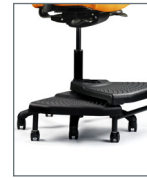

All measurements shown are in inches. For more options see our current online price book.

Arm Options

0 Arm
4" Adjustable

1 Arm
4" Adjustable w/Pivot

2 Arm
Lateral Sliding

3 Arm
3" Adjustable

4 Arm
Swing

6 Arm
C Loop

7 Arm
Chrome Loop

9 Arm
5-way Adjustable

Base Options

B0
Standard
26" Black

B6
26" Polished
Aluminum

R1
18" Black Plastic

R2
20" Chrome

R8 or R10
8" w/Casters (R8)
10" w/Casters (R10)

R18
8"/10" w/Casters

RW8 or RW10
Wide 8" w/Casters (RW8)
Wide 10" w/Casters (RW10)

Footring Options

NeXtep® Options

Chair Mech Option

- Basic (1)**
- Swivel 360°
 - Pneumatic seat height
 - Back depth

- Standard (8)**
- Swivel 360°
 - Pneumatic seat height
 - Back depth
 - Independent back angle

- Deluxe-tilt (9)**
- Swivel 360°
 - Pneumatic seat height
 - Back depth
 - Seat angle
 - Independent back angle

How to Specify

Series Code	Back	Seat	Arm	Mech
	5 Mid	6 Medium 7 Large		
COZ	5	6	3	8