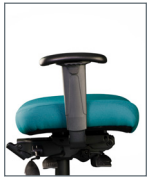

NEUTRALPOSTURE NP

Cozi® Stool

Cozi® Stool

COZ5658	COZ5758	COZ5659	COZ5759	COZ5651	COZ5751	
43.5 x 26 x 26	43.5 x 26 x 26	43.5 x 26 x 26	43.5 x 26 x 26	43 x 26 x 26	43 x 26 x 26	Overall
46 lbs	46 lbs	46 lbs	46 lbs	34 lbs	34 lbs	Stool Weight
19.5	22	19.5	22	19.5	22	Seat Width
22 – 30	22 – 30	22 – 30	22 – 30	20.5 – 28.5	20.5 – 28.5	Seat Height
16.5 – 19	16.5 – 19	16.5 – 19	16.5 – 19	16.5 – 18.5	16.5 – 18.5	Seat Depth
R3°	R3°	R4°	R4°	R4°	R4°	Seat Angle
19	19	19	19	19	19	Back Width
22 – 25	22 – 25	22 – 25	22 – 25	21.5 – 24	21.5 – 24	Back Height
95° – 102°	95° – 102°	97° – 105°	97° – 105°	103°	103°	Back Angle
3	3	3	3	3	3	Lumbar Range
26	26	26	26	26	26	Base

All measurements shown are in inches. For more options see our current online price book.

Arm Options

0 Arm
4" Adjustable

1 Arm
4" Adjustable w/Pivot

2 Arm
Lateral Sliding

3 Arm
3" Adjustable

4 Arm
Swing

6 Arm
C Loop

7 Arm
Chrome Loop

9 Arm
5-way Adjustable

Base Options

B0
Standard
26" Black

B6
26" Polished
Aluminum

R1
18" Black Plastic

R2
20" Chrome

R8 or R10
8" w/Casters (R8)
10" w/Casters (R10)

- Deluxe-tilt (9)**
- Swivel 360°
 - Pneumatic seat height
 - Back depth
 - Seat angle
 - Independent back angle

How to Specify

Series Code	Back	Seat	Arm	Mech
	5 Mid	6 Medium 7 Large		
COZ	5	6	3	8