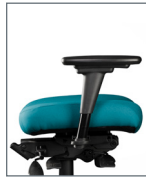

NEUTRALPOSTURE NP

Cozi® Stool

Cozi® Stool

COZ5658	COZ5758	COZ5659	COZ5759	COZ5651	COZ5751	
43.5 x 26 x 26	43.5 x 26 x 26	43.5 x 26 x 26	43.5 x 26 x 26	43 x 26 x 26	43 x 26 x 26	Overall
46 lbs	46 lbs	46 lbs	46 lbs	34 lbs	34 lbs	Stool Weight
19.5	22	19.5	22	19.5	22	Seat Width
22 – 30	22 – 30	22 – 30	22 – 30	20.5 – 28.5	20.5 – 28.5	Seat Height
16.5 – 19	16.5 – 19	16.5 – 19	16.5 – 19	16.5 – 18.5	16.5 – 18.5	Seat Depth
R3°	R3°	R4°	R4°	R4°	R4°	Seat Angle
19	19	19	19	19	19	Back Width
22 – 25	22 – 25	22 – 25	22 – 25	21.5 – 24	21.5 – 24	Back Height
95° – 102°	95° – 102°	97° – 105°	97° – 105°	103°	103°	Back Angle
3	3	3	3	3	3	Lumbar Range
26	26	26	26	26	26	Base

All measurements shown are in inches. For more options see our current online price book.

Arm Options

0 Arm
4" Adjustable

1 Arm
4" Adjustable w/Pivot

2 Arm
Lateral Sliding

3 Arm
3" Adjustable

4 Arm
Swing

6 Arm
C Loop

7 Arm
Chrome Loop

9 Arm
5-way Adjustable

Base Options

B0
Standard
26" Black

B6
26" Polished
Aluminum

R1
18" Black Plastic

R2
20" Chrome

R8 or R10
8" w/Casters (R8)
10" w/Casters (R10)

- Deluxe-tilt (9)**
- Swivel 360°
 - Pneumatic seat height
 - Back depth
 - Seat angle
 - Independent back angle

How to Specify

Series Code	Back	Seat	Arm	Mech
	5 Mid	6 Medium 7 Large		
COZ	5	6	3	8