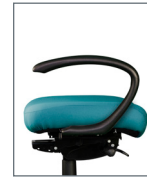

All measurements shown are in inches. For more options see our current online price book.

Arm Options

0 Arm
4" Adjustable

1 Arm
4" Adjustable w/Pivot

2 Arm
Lateral Sliding

3 Arm
3" Adjustable

4 Arm
Swing

6 Arm
C Loop

7 Arm
Chrome Loop

9 Arm
5-way Adjustable

Base Options

B0
Standard
26" Black

B6
26" Polished
Aluminum

R1
18" Black Plastic

R2
20" Chrome

R8 or R10
8" w/Casters (R8)
10" w/Casters (R10)