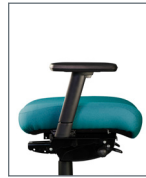

NEUTRALPOSTURE NP

Cozi® Stool

Cozi® Stool

COZ5658	COZ5758	COZ5659	COZ5759	COZ5651	COZ5751	
43.5 x 26 x 26	43.5 x 26 x 26	43.5 x 26 x 26	43.5 x 26 x 26	43 x 26 x 26	43 x 26 x 26	Overall
46 lbs	46 lbs	46 lbs	46 lbs	34 lbs	34 lbs	Stool Weight
19.5	22	19.5	22	19.5	22	Seat Width
22 – 30	22 – 30	22 – 30	22 – 30	20.5 – 28.5	20.5 – 28.5	Seat Height
16.5 – 19	16.5 – 19	16.5 – 19	16.5 – 19	16.5 – 18.5	16.5 – 18.5	Seat Depth
R3°	R3°	R4°	R4°	R4°	R4°	Seat Angle
19	19	19	19	19	19	Back Width
22 – 25	22 – 25	22 – 25	22 – 25	21.5 – 24	21.5 – 24	Back Height
95° – 102°	95° – 102°	97° – 105°	97° – 105°	103°	103°	Back Angle
3	3	3	3	3	3	Lumbar Range
26	26	26	26	26	26	Base

All measurements shown are in inches. For more options see our current online price book.

Arm Options

0 Arm
4" Adjustable

1 Arm
4" Adjustable w/Pivot

2 Arm
Lateral Sliding

3 Arm
3" Adjustable

4 Arm
Swing

6 Arm
C Loop

7 Arm
Chrome Loop

9 Arm
5-way Adjustable

Base Options

B0
Standard
26" Black

B6
26" Polished
Aluminum

R1
18" Black Plastic

R2
20" Chrome

R8 or R10
8" w/Casters (R8)
10" w/Casters (R10)

R18
8"/10" w/Casters

RW8 or RW10
Wide 8" w/Casters (RW8)
Wide 10" w/Casters (RW10)

Footring Options

NeXtep® Options

Chair Mech Option

- Basic (1)**
- Swivel 360°
 - Pneumatic seat height
 - Back depth

- Standard (8)**
- Swivel 360°
 - Pneumatic seat height
 - Back depth
 - Independent back angle