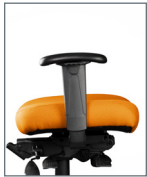

NEUTRALPOSTURE NP

Cozi® 24/7

Cozi® 24/7

CZN5658	CZN5758	CZN6658	CZN6758	CZN5858	CZN6858	
39 x 26 x 26	39 x 26 x 26	43 x 26 x 26	43 x 26 x 26	39 x 26 x 26	41 x 26 x 26	Overall
51.5 lbs	51.5 lbs	52 lbs	52 lbs	59 lbs	59 lbs	Chair Weight
19.5	22	19.5	22	23	23	Seat Width
16.5 – 21.5	16.5 – 21.5	16.5 – 21.5	16.5 – 21.5	19.25 – 23.75	19.25 – 23.75	Seat Height
16 – 18	16 – 18	16 – 18	16 – 18	19 – 21	19 – 21	Seat Depth
F5° – R10°	F8° – R18°	F5° – R10°	F8° – R18°	F5° – R10°	F5° – R10°	Seat Angle
19	19	19	19	19	19	Back Width
22 – 25	22 – 25	23 – 26	23 – 26	20 – 23	22 – 25	Back Height
105° – 120°	105° – 120°	105° – 120°	105° – 120°	105° – 120°	105° – 120°	Back Angle
3	3	3	3	3	3	Lumbar Range
26	26	26	26	26	26	Base

All measurements shown are in inches.
For more options see our current online price book.

Arm Options

0 Arm
4" Adjustable

4 Arm
Swing

6 Arm
360° w/Oversized
Black Vinyl

7 Arm
360° w/Oversized
Fabric/Leather

8 Arm
360° NP

H4
Dual Pivot
Matching Upholstery

Headrest Options

Base Options

B0
Standard
26" Black

B8
27" Brushed
Aluminum

B14
28" Intensive
Use Black

Chair Mech

Multi-tilt (8)

- Swivel 360°
- Pneumatic seat height
- Independent back angle
- Independent seat angle
- Seat tilt tension
- Infinite adjust forward tilt-stop
- Seat slider

How to Specify

Series Code	Back	Seat	Arms	Mech
	5 Mesh 6 High	6 Medium 7 Large 8 Extra Large		
CZN	5	6	0	8