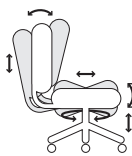

NEUTRALPOSTURE NP

Cozi® 24/7

Cozi® 24/7

CZN5658	CZN5758	CZN6658	CZN6758	CZN5858	CZN6858	
39 x 26 x 26	39 x 26 x 26	43 x 26 x 26	43 x 26 x 26	39 x 26 x 26	41 x 26 x 26	Overall
51.5 lbs	51.5 lbs	52 lbs	52 lbs	59 lbs	59 lbs	Chair Weight
19.5	22	19.5	22	23	23	Seat Width
16.5 – 21.5	16.5 – 21.5	16.5 – 21.5	16.5 – 21.5	19.25 – 23.75	19.25 – 23.75	Seat Height
16 – 18	16 – 18	16 – 18	16 – 18	19 – 21	19 – 21	Seat Depth
F5° – R10°	F8° – R18°	F5° – R10°	F8° – R18°	F5° – R10°	F5° – R10°	Seat Angle
19	19	19	19	19	19	Back Width
22 – 25	22 – 25	23 – 26	23 – 26	20 – 23	22 – 25	Back Height
105° – 120°	105° – 120°	105° – 120°	105° – 120°	105° – 120°	105° – 120°	Back Angle
3	3	3	3	3	3	Lumbar Range
26	26	26	26	26	26	Base

All measurements shown are in inches.
For more options see our current online price book.

Arm Options

0 Arm
4" Adjustable

4 Arm
Swing

6 Arm
360° w/Oversized
Black Vinyl

7 Arm
360° w/Oversized
Fabric/Leather

8 Arm
360° NP

H4
Dual Pivot
Matching Upholstery

Headrest Options

Base Options

B0
Standard
26" Black

B8
27" Brushed
Aluminum

B14
28" Intensive
Use Black

Chair Mech

Multi-tilt (8)

- Swivel 360°
- Pneumatic seat height
- Independent back angle
- Independent seat angle
- Seat tilt tension
- Infinite adjust forward tilt-stop
- Seat slider

How to Specify

Series Code	Back	Seat	Arms	Mech
	5 Mesh 6 High	6 Medium 7 Large 8 Extra Large		
CZN	5	6	0	8