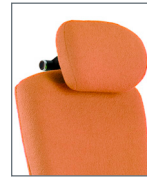

NEUTRALPOSTURE NP

Cozi® 24/7

Cozi® 24/7

CZN5658	CZN5758	CZN6658	CZN6758	CZN5858	CZN6858	
39 x 26 x 26	39 x 26 x 26	43 x 26 x 26	43 x 26 x 26	39 x 26 x 26	41 x 26 x 26	Overall
51.5 lbs	51.5 lbs	52 lbs	52 lbs	59 lbs	59 lbs	Chair Weight
19.5	22	19.5	22	23	23	Seat Width
16.5 – 21.5	16.5 – 21.5	16.5 – 21.5	16.5 – 21.5	19.25 – 23.75	19.25 – 23.75	Seat Height
16 – 18	16 – 18	16 – 18	16 – 18	19 – 21	19 – 21	Seat Depth
F5° – R10°	F8° – R18°	F5° – R10°	F8° – R18°	F5° – R10°	F5° – R10°	Seat Angle
19	19	19	19	19	19	Back Width
22 – 25	22 – 25	23 – 26	23 – 26	20 – 23	22 – 25	Back Height
105° – 120°	105° – 120°	105° – 120°	105° – 120°	105° – 120°	105° – 120°	Back Angle
3	3	3	3	3	3	Lumbar Range
26	26	26	26	26	26	Base

All measurements shown are in inches.
For more options see our current online price book.

Arm Options

0 Arm
4" Adjustable

4 Arm
Swing

6 Arm
360° w/Oversized
Black Vinyl

7 Arm
360° w/Oversized
Fabric/Leather

8 Arm
360° NP

H4
Dual Pivot
Matching Upholstery

Headrest Options

Base Options

B0
Standard
26" Black

B8
27" Brushed
Aluminum

B14
28" Intensive
Use Black

Chair Mech