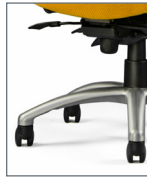

8 Arm
360° NP

H4
Dual Pivot
Matching Upholstery

Headrest Options

Base Options

B0
Standard
26" Black

B8
27" Brushed
Aluminum

B14
28" Intensive
Use Black

Chair Mech

Multi-tilt (8)

- Swivel 360°
- Pneumatic seat height
- Independent back angle
- Independent seat angle
- Seat tilt tension
- Infinite adjust forward tilt-stop
- Seat slider

How to Specify

Series Code	Back	Seat	Arms	Mech
	5 Mesh 6 High	6 Medium 7 Large 8 Extra Large		
CZN	5	6	0	8