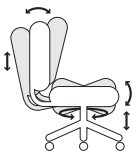

NeutralPosture

E-Series™

E-Series™

ES2256	ES3256	
34 x 26 x 26	39 x 26 x 26	Overall
52.5 lbs	58 lbs	Chair Weight
20.5	20.5	Seat Width
18.5 – 22.5	18.5 – 22.5	Seat Height
16 – 18	16 – 18	Seat Depth
F1° – R20°	F1° – R16°	Seat Angle
17.5	19.5	Back Width
17 – 21	21 – 25	Back Height
102° – 120°	97° – 112°	Back Angle
4	4	Lumbar Range
26	26	Base

All measurements shown are in inches.
For more options see our current online price book.

Arm Options

0 Arm
4" Adjustable

2 Arm
Lateral Sliding

9 Arm
5-way Adjustable

Chair Mech

Multi-tilt (6)

- Swivel 360°
- Pneumatic seat height
- Independent back angle
- Independent seat angle
- Seat tilt tension
- Infinite adjust forward tilt-stop
- Optional seat slider

How to Specify

Series Code	Back	Seat	Arms	Mech
	2 Mid 3 High	2 Medium		
ES	3	2	0	6