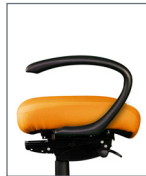

All measurements shown are in inches.
For more options see our current online price book.

Arm Options

0 Arm
4" Adjustable

1 Arm
4" Adjustable w/Pivot

3 Arm
3" Adjustable

6 Arm
C Loop

Base Options

B0
Standard
26" Black

B8
27" Polished
Aluminum

Chair Mech

Multi-tilt (6)

- Swivel 360°
- Pneumatic seat height
- Independent back angle
- Independent seat angle
- Seat tilt tension
- Infinite adjust forward tilt-stop
- Optional seat slider