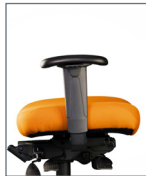

Embrace Ergo™

Embrace Ergo™

EME1256

39 x 26 x 26	Overall
30 x 28 x 47	Box
61 lbs	Chair Weight
21	Seat Width
18 – 22	Seat Height
18 – 20	Seat Depth
F7° – R17°	Seat Angle
22	Back Width
20 – 23	Back Height
105° – 120°	Back Angle
3	Lumbar Range
26	Base

All measurements shown are in inches.
For more options see our current online price book.

Arm Options

0 Arm
4" Adjustable

1 Arm
4" Adjustable w/Pivot

3 Arm
3" Adjustable

6 Arm
C Loop

Base Options

B0
Standard
26" Black

B8
27" Polished
Aluminum

Chair Mech

Multi-tilt (6)

- Swivel 360°
- Pneumatic seat height
- Independent back angle
- Independent seat angle
- Seat tilt tension
- Infinite adjust forward tilt-stop
- Optional seat slider