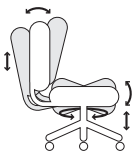

Embrace Ergo™

Embrace Ergo™

EME1256

39 x 26 x 26	Overall
30 x 28 x 47	Box
61 lbs	Chair Weight
21	Seat Width
18 – 22	Seat Height
18 – 20	Seat Depth
F7° – R17°	Seat Angle
22	Back Width
20 – 23	Back Height
105° – 120°	Back Angle
3	Lumbar Range
26	Base

All measurements shown are in inches.
For more options see our current online price book.

Arm Options

0 Arm
4" Adjustable

1 Arm
4" Adjustable w/Pivot

3 Arm
3" Adjustable

6 Arm
C Loop

Base Options

B0
Standard
26" Black

B8
27" Polished
Aluminum

Chair Mech

Multi-tilt (6)

- Swivel 360°
- Pneumatic seat height
- Independent back angle
- Independent seat angle
- Seat tilt tension
- Infinite adjust forward tilt-stop
- Optional seat slider