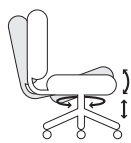

NEUTRALPOSTURE NP

Embrace™

EMB1124	EMB2124	EMB1124-PT	EMB2124-PT	
36 x 26 x 26	40 x 26 x 26	36 x 26 x 26	40 x 26 x 26	Chair
57 lbs	57 lbs	57 lbs	57 lbs	Chair Weight
21	21	21	21	Seat Width
15.5-20.5	15.5 – 20.5	15.5-20.5	15.5-20.5	Seat Height
19.5	19.5	19.5	19.5	Seat Depth
R6° – F23°	R6° – F23°	R6° – F23°	R6° – F23°	Seat Angle
22	22	22	22	Back Width
22	25	22	25	Back Height
NA	NA	NA	NA	Back Angle
8	8	8	8	Arm Height
21.75	21.75	21.75	21.75	Arm Width
26	26	26	26	Base

EMB1120	EMB2120	EMB1120-PT	EMB2120-PT	
38.5 x 26 x 28	42.5 x 26 x 28	38.5 x 26 x 28	42.5 x 26 x 28	Chair
57 lbs	57 lbs	57 lbs	57 lbs	Chair Weight
21	21	21	21	Seat Width
18-21	18-21	18 – 21	18 – 21	Seat Height
19.5	19.5	19.5	19.5	Seat Depth
R7° – F24°	R7° – F24°	R7° – F24°	R7° – F24°	Seat Angle
22	22	22	22	Back Width
22	25	22	25	Back Height
NA	NA	NA	NA	Back Angle
8	8	8	8	Arm Height
21.75	21.75	21.75	21.75	Arm Width
26	26	26	26	Base

All measurements shown are in inches.
For more options see our current online price book.

Finishes

CP
Chrome Package

Chair Mech Options

Tilt-swivel (4)

- Swivel 360°
- Pneumatic seat height
- Seat tilt tension
- Back to seat tilt 1:1

Knee-tilt (0)

- Swivel 360°
- Pneumatic seat height
- Seat tilt tension
- Back to seat tilt, 1:1
- Rock or lock recline

How to Specify

Series Code	Back	Seat	Arms	Mech
	1 Mid 2 High	1 Medium	2 C Loop	
EMB	2	1	2	4