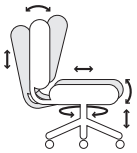

NEUTRALPOSTURE NP

Icon®

ICN4653	ICN5653	
36.5 x 26 x 26	36.5 x 26 x 26	Overall
36.5 lbs	36.5 lbs	Chair Weight
18.5	18.5	Seat Width
16 – 21	16 – 21	Seat Height
18 – 20	18 – 20	Seat Depth
R3° – R6°	R3° – R6°	Seat Angle
18	18	Back Width
20.5	20.5	Back Height
104° – 128°	104° – 128°	Back Angle
2.5	2.5	Lumbar Range
26	26	Base

All measurements are nominal and shown in inches. For more options see our current online price book.

Headrest Options

H1
Headrest

H2
Headrest w/
Coat Hanger

Arm Options

0 Arm
1D

3 Arm
3D

Base Options

B23
26" Black
Nylon Base

B24
26" Polished
Aluminum

Chair Mech

Weight Sensitive (3)

- Swivel 360°
- Pneumatic seat height
- Seat tilt tension
- Back angle
- Seat angle
- Back to seat tilt, 2:1
- Anti-kick tilt-lock
- Seat slider