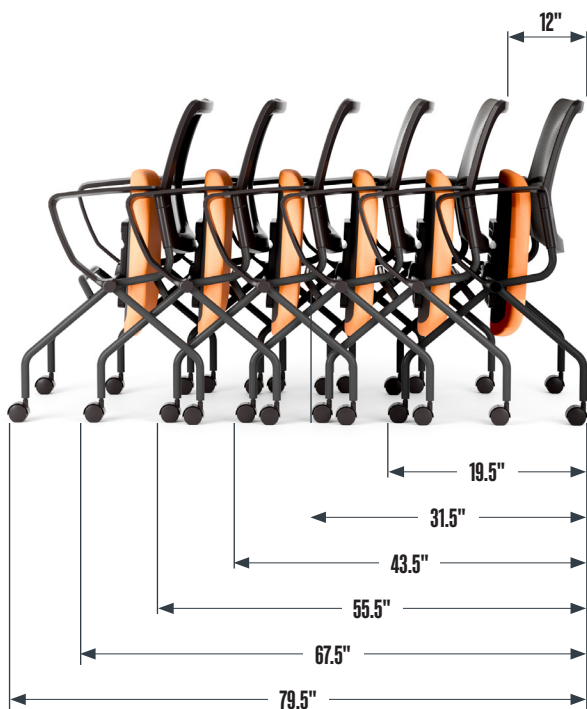

NEUTRALPOSTURE NP

---

**MERGE™**  
**PRICING**

**MRG160**

\$538	<b>Essential Black</b>
\$563	<b>Grade 1</b>
\$593	<b>Grade 2</b>
\$623	<b>Grade 3</b>
\$663	<b>Grade 4</b>
\$703	<b>Grade 5</b>
\$753	<b>Grade 6</b>
\$803	<b>Grade 7</b>
\$863	<b>Grade 8</b>
\$923	<b>Grade 9</b>

33.75 x 25.75 x 23.25	Chair (H x W x D)
17.5 lbs.	Chair Weight
19	Seat Width
17.25	Seat Height
17.75	Seat Depth
0°	Seat Angle
18.5	Back Width
17	Back Height
109°	Back Angle
7.25	Lumbar Range
21.5	Base Diameter
1	COM Yardage
26 x 35.5 x 19	Shipping Box (L x W x H)
38 lbs	Shipping Weight
KD	Shipping Method

All measurements are nominal and shown in inches for base model numbers.

**OPTIONS**

General		Casters	
<b>N</b>	N-dulgent® Memory Foam <i>Seat Only</i>	<b>\$94</b>	<b>C1</b> Hard Floor <b>\$30</b>