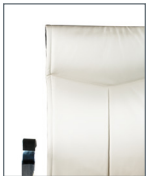

4 Back
Pillow Top,
High Back