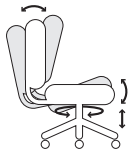

### Arm Option

**O Arm**  
1D

### Base Options

**B23**  
26" Black  
Nylon Base

**B24**  
26" Polished  
Aluminum

#### Tilt-swivel (4)

- Swivel 360°
- Pneumatic seat height
- Seat tilt tension
- Back to seat tilt, 1:1