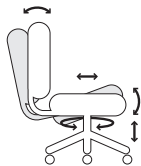

NEUTRALPOSTURE NP

TILDE™
PRICING

Synchro

TLD6642	
\$713	Essential Black
\$738	Grade 1
\$768	Grade 2
\$798	Grade 3
\$838	Grade 4
\$878	Grade 5
\$928	Grade 6
\$978	Grade 7
\$1,038	Grade 8
\$1,098	Grade 9
<hr/>	
41.75 x 26.5 x 24	Chair (H x W x D)
37	Chair Weight
19.5	Seat Width
17.75 – 22	Seat Height
17.5 – 19.25	Seat Depth
F1° – R8°	Seat Angle
16.5	Back Width
23.5	Back Height
92° – 107°	Back Angle
6 – 8	Lumbar Range
7.75 – 9.5	Arm Height
18.75 – 19.5	Arm Width
26	Base Diameter
1	COM Yardage
KD	Shipping Method

STANDARD FEATURES

- 4D Arms
- Carpet Casters
- 26" Black Base
- 5" Cylinder
- Black Mesh Back

All measurements are nominal and shown in inches for base model numbers.

MECH

2 SYNCHRO

- Swivel 360°
- Pneumatic seat height
- Quick adjust seat tilt tension
- Back angle
- Seat angle
- Back to seat tilt, 2:1
- Adjustable anti-kick tilt-lock
- Seat slider