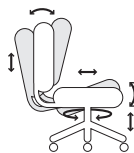

## Skin Options

**S1 or S2**  
Grade C or 1 (S1)  
Grade 2 (S2)

**S5**  
Ultraleather™

**SU**  
Stitched  
Ultraleather™

## Chair Mech Options

### Forward Pivot Synchro (2)

- Swivel 360°
- Pneumatic seat height
- Seat tilt tension
- Back angle
- Seat angle
- Back to seat tilt, 2:1
- Anti-kick tilt-lock
- Optional seat slider