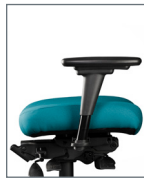

# NEUTRALPOSTURE NP

U4ia®

U4ia4652	U4ia4752	
38 x 26 x 26	38 x 26 x 26	Overall
36 lbs	36 lbs	Chair Weight
19.5	22	Seat Width
16.5 - 21.5	16.5 - 21.5	Seat Height
16.5 - 19	16.5 - 19	Seat Depth
F5° - R15°	F5° - R15°	Seat Angle
19	19	Back Width
20.5 - 23.5	20.5 - 23.5	Back Height
100° - 128°	100° - 128°	Back Angle
3	3	Lumbar Range
26	26	Base

## Arm Options

**0 Arm**  
4" Adjustable

**1 Arm**  
4" Adjustable  
w/Pivot

**2 Arm**  
Lateral Sliding

**3 Arm**  
3" Adjustable

**4 Arm**  
Swing

**6 Arm**  
C Loop

**7 Arm**  
Chrome Loop