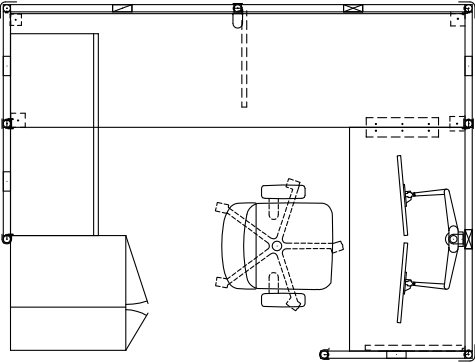

- Footprint:** 6' x 8'
- Overview:**
 - Open Shelving
 - Tower Storage
 - Boost Monitor Arm
 - Icon

EQUITY

ITEM	PART DESCRIPTION	QTY	LIST	LINE TOTAL
1	Fabric Panel — Beveled Top – 24W x 49H EP3FA2449N	3	\$640.00	\$1,920.00
2	Fabric Panel — Beveled Top – 30W x 49H EP3FA3049N	1	\$690.00	\$690.00
3	Fabric Panel — Beveled Top – 48W x 49H EP3FA4849N	3	\$860.00	\$2,580.00
4	Post Assembly — Beveled Top – End – 49H EP3P49E	2	\$168.00	\$336.00
5	Post Assembly — Beveled Top – “L” – 49H EP3P49L	3	\$153.00	\$459.00
6	Post Assembly — Beveled Top – Straight – 49H EP3P49S	3	\$152.00	\$456.00
7	Add-On Screen — 24W x 15H EP3AOPG2415	3	\$709.00	\$2,127.00
8	Add-On Screen — 30W x 15H EP3AOPG3015	1	\$749.00	\$749.00
9	Add-On Screen — 48W x 15H EP3AOPG4815	3	\$966.00	\$2,898.00
10	Worksurface — Straight – 48W x 24D – Scallop EW14824G2	1	\$470.00	\$470.00
11	Worksurface — Straight – 96W x 24D – Scallop EW19624G2	1	\$685.00	\$685.00
12	Cantilever — Left Hand – 20D EB1C20L	1	\$90.00	\$90.00
13	Cantilever — Right Hand – 20D EB1C20R	1	\$90.00	\$90.00
14	Splice Plate — 20" EB1F24	1	\$45.00	\$45.00
15	Panel-to-Worksurface Bracket — Pair (L/R) EB1PWSP	2	\$29.00	\$58.00
			SUB-TOTAL	\$13,653.00

STORAGE

ITEM	PART DESCRIPTION	QTY	LIST	LINE TOTAL
16	Lateral — BF Shelf – 42W SLATS142	1	\$1,007.00	\$1,007.00
17	Tower — Left open – 46" – BBF – J Pull STWR4624BBFLJ	1	\$2,147.00	\$2,147.00
			SUB-TOTAL	\$3,154.00

ELECTRICAL

ITEM	PART DESCRIPTION	QTY	LIST	LINE TOTAL
18	Jumper — 8-wire – 41 ½L EE1C48-8	1	\$141.00	\$141.00
19	Jumper — 8-wire – 65 ½L EE1C72-8	1	\$170.00	\$170.00
20	Duplex Receptacle — Circuit #1 EE1R1	2	\$50.00	\$100.00
21	Duplex Receptacle — Circuit #4 – Dedicated for 3+1, 2+2, 3+3 EE1R4D	1	\$50.00	\$50.00
22	Terminal Block — 8-wire EE1TB-8	3	\$56.00	\$168.00
			SUB-TOTAL	\$629.00